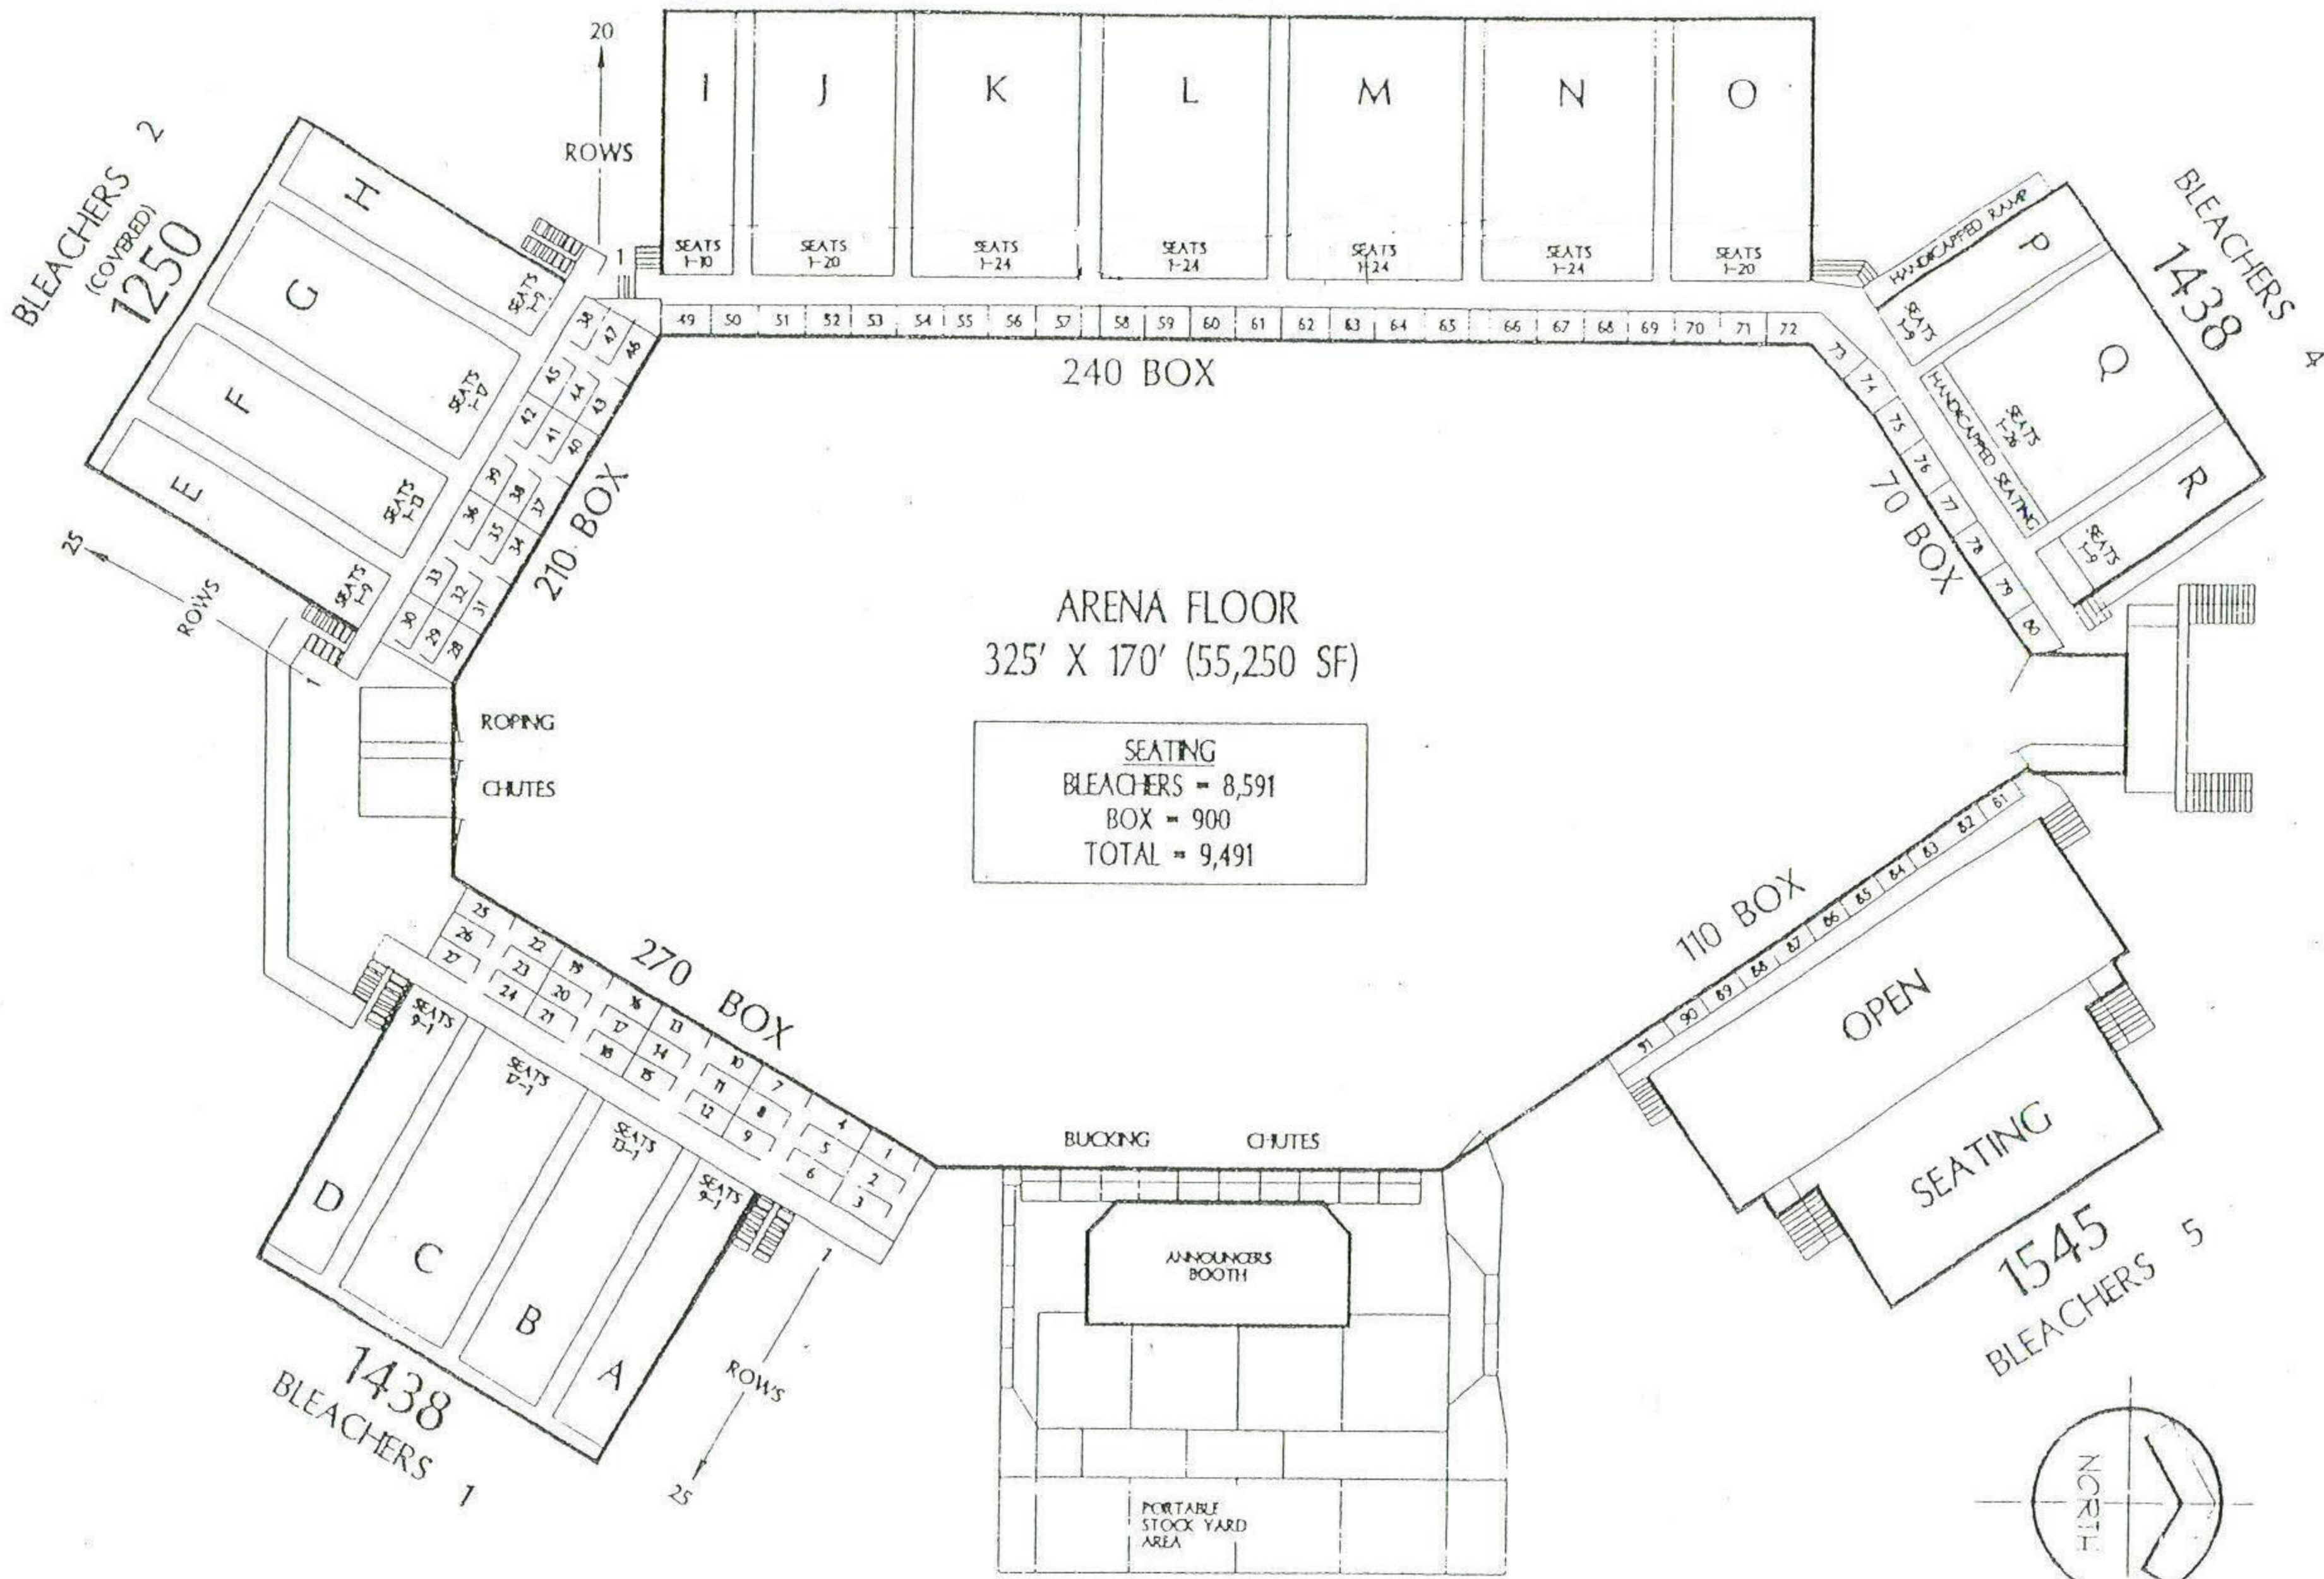

GRANDSTAND 3

146 x 20 ROWS

(COVERED)

2920

ARENA FLOOR
 325' X 170' (55,250 SF)

SEATING
BLEACHERS = 8,591
BOX = 900
TOTAL = 9,491

RODEO ARENA - RENO LIVESTOCK EVENTS CENTER